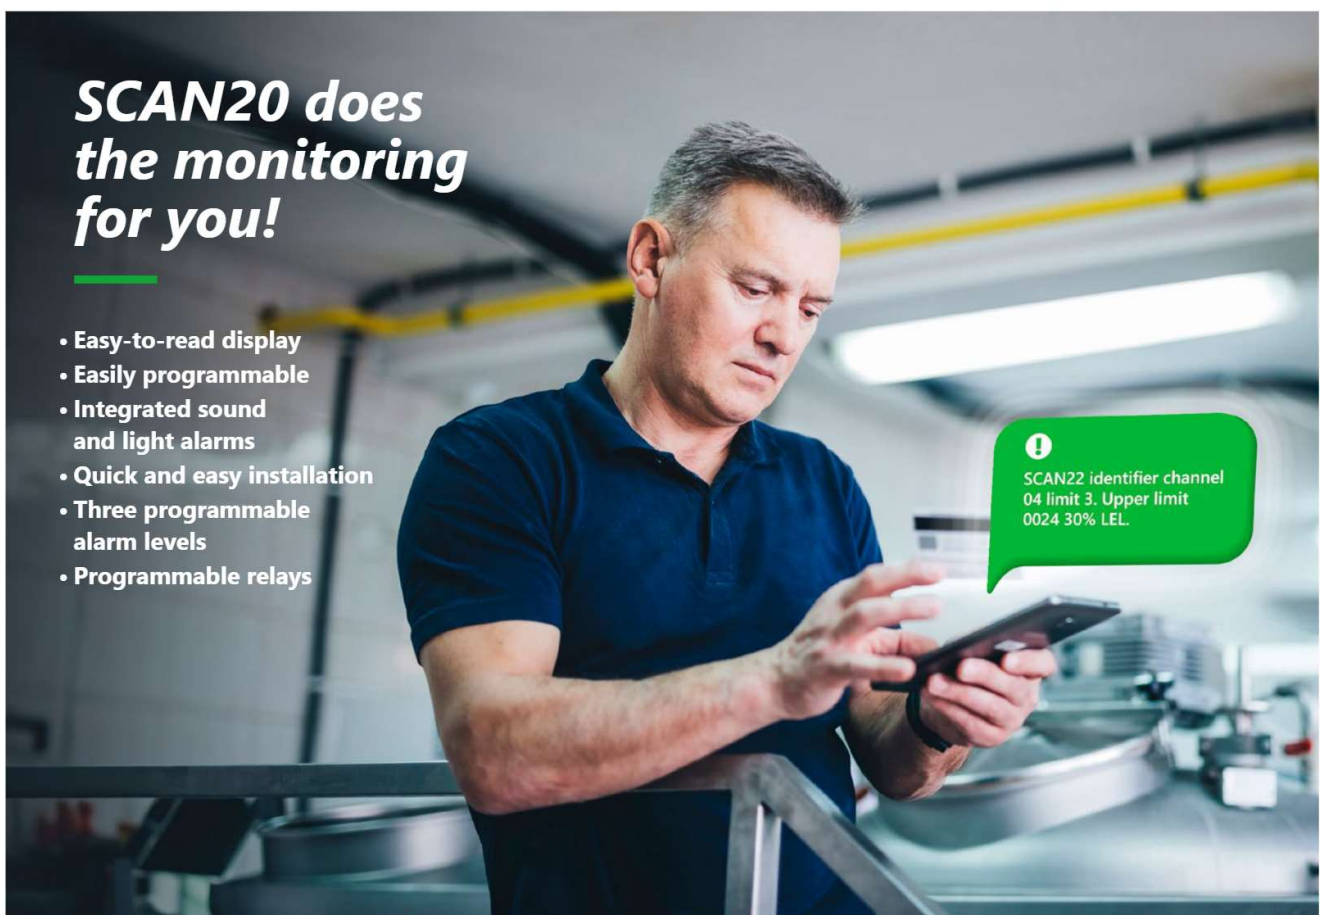

Leave your gas detection to the experts

Detector

and your environment is safe

**SCAN
20**

Reliable and secure
gas detection controller

SCAN20

SCAN20 Series gas detection controllers

Also suitable for use in smaller spaces, the gas detection controller meets the requirements for even the toughest conditions.

*SCAN20 does
the monitoring
for you!*

- Easy-to-read display
- Easily programmable
- Integrated sound and light alarms
- Quick and easy installation
- Three programmable alarm levels
- Programmable relays